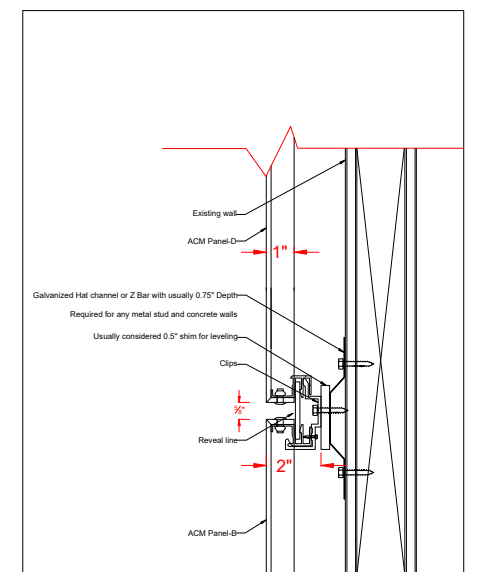

Address : 1 Select Ave, unit 14,
Scarborough, ON, Canada

WWW.cladstyle.ca
info@cladstyle.ca

+1- 416 878 4191
+1- 647 676 5545

B-B Cross section

A-A Cross section