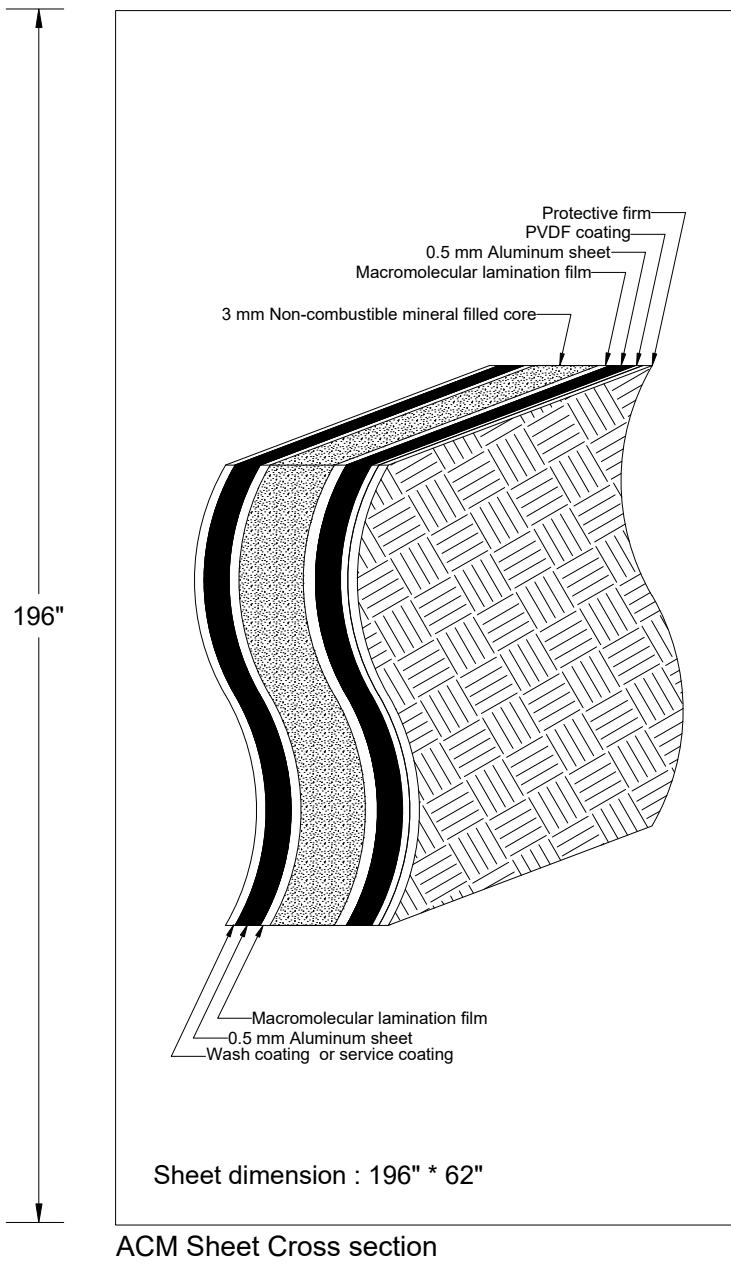

Address : 1 Select Ave, unit 14,
Scarborough, ON, Canada

WWW.cladstyle.ca
info@cladstyle.ca

+1- 416 878 4191
+1- 647 676 5545

B-B Cross section

A-A Cross section