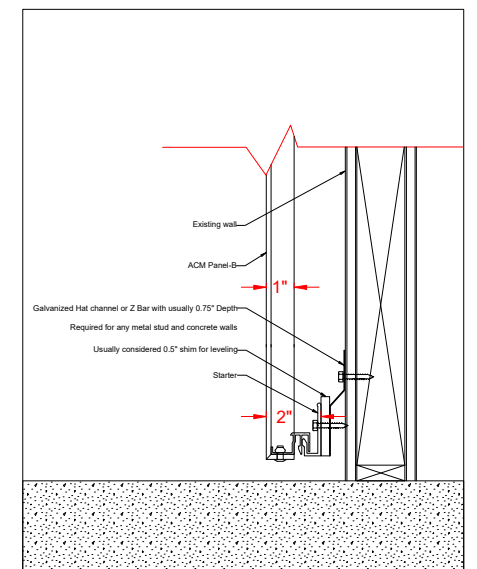

Address : 1 Select Ave, unit 14,
Scarborough, ON, Canada

WWW.cladstyle.ca
info@cladstyle.ca

+1- 416 878 4191
+1- 647 676 5545

B-B Cross section

A-A Cross section