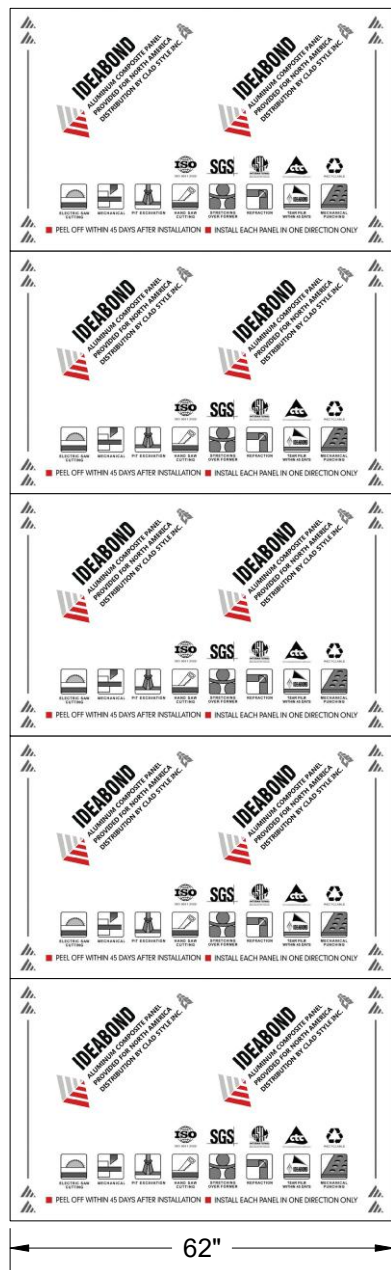

Address : 1 Select Ave, unit 14,
Scarborough, ON, Canada

WWW.cladstyle.ca
info@cladstyle.ca

+1- 416 878 4191
+1- 647 676 5545

B-B Cross section

A-A Cross section